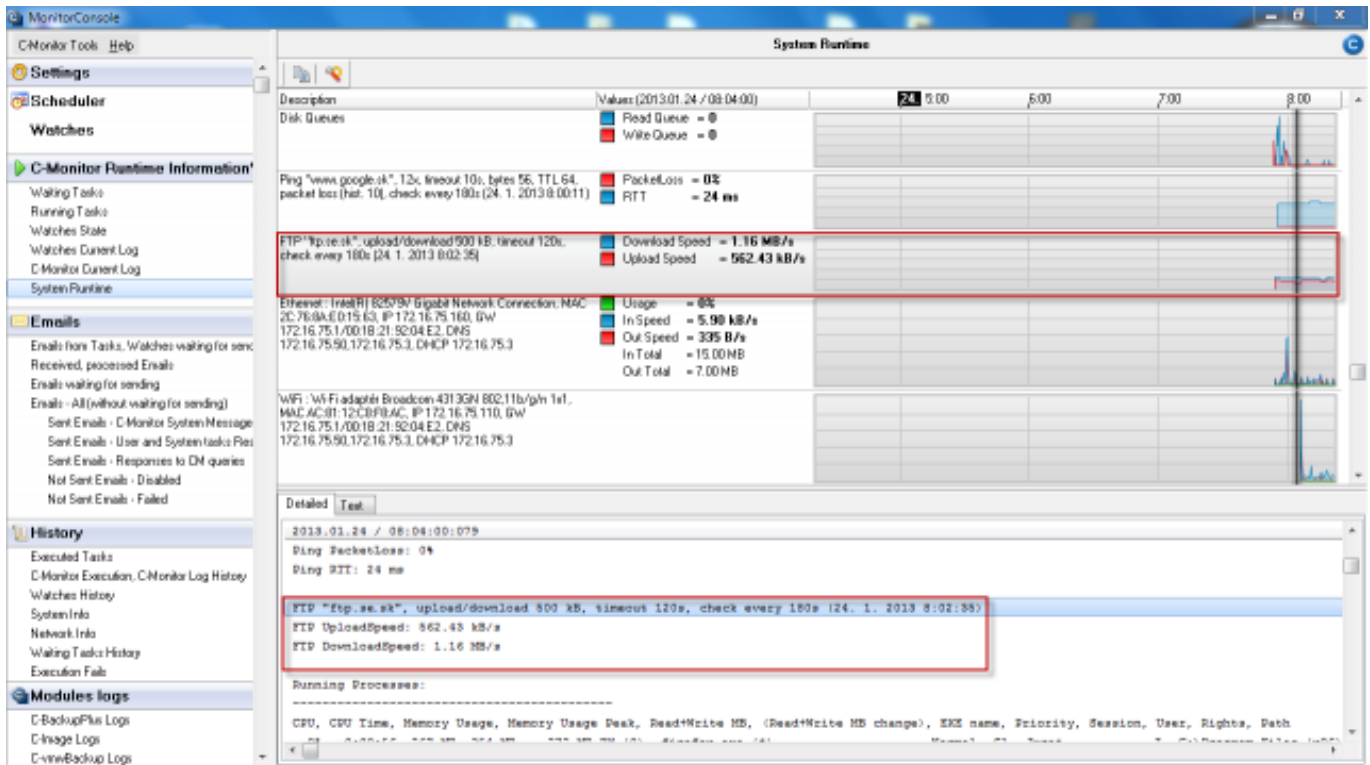

[View of Ftp transfer speed in the section Online information](#)

[Activation of FTP transfer speed monitoring](#)

Monitoring of Ftp transfer speed can be activated on each device that's registered on CM portal. Activation and setup of the Ftp transfer speed monitoring is described in the text below. Evaluation is done automatically and results of the measured values can be viewed in the section *Presentation and Evaluation* -> *Presentation* -> *Online information* as you can see on the following image. Find the device for which the monitoring is enabled using the upper filter.

Image: Zobrazenie aktuálneho stavu Ftp rýchlosti v Online informáciách

Evaluation and graph for course of the measured values of Ftp transfer speed can be also viewed in C-Monitor Scheduler, in the section *System Runtime*, as displayed on the next image. The graph is interactive, which means that when you click anywhere on the graph, you'll see the values of Ftp transfer speed that were measured at the time.

Image: Zobrazenie aktuálneho stavu Ftp rýchlosti v časti System Runtime

Activation and setup of parameters for monitoring of FTP transfer speed can be realized on two places.

1.Option - In section *Admin zone* -> *Main menu* -> *Computers* -> choose a specific computer and move into the tab *C-Monitor settings*, section *Parameters for FTP transfer monitoring*, as you can see on the next image. Select *enable monitoring of FTP transfer speed*, by which you'll gain access to setup of evaluation, where you'll enter address of the FTP server, username and password, testing period and size of the transfer.