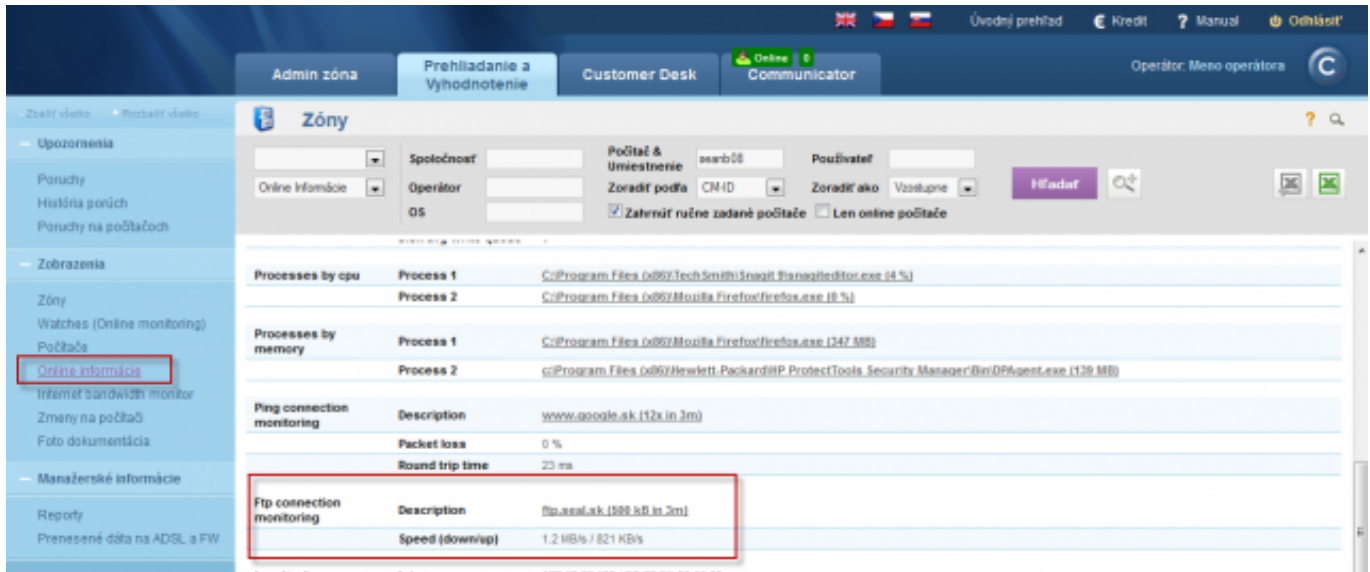

[View of Ftp transfer speed in the section Online information](#)

[Activation of FTP transfer speed monitoring](#)

Monitoring of Ftp transfer speed can be activated on each device that's registered on CM portal. Activation and setup of the Ftp transfer speed monitoring is described in the text below. Evaluation is done automatically and results of the measured values can be viewed in the section *Presentation and Evaluation* -> *Presentation* -> *Online information* as you can see on the following image. Find the device for which the monitoring is enabled using the upper filter.

Image: Zobrazenie aktuálneho stavu Ftp rýchlosti v Online informáciách

Evaluation and graph for course of the measured values of Ftp transfer speed can be also viewed in C-Monitor Scheduler, in the section *System Runtime*, as displayed on the next image. The graph is interactive, which means that when you click anywhere on the graph, you'll see the values of Ftp transfer speed that were measured at the time.

Image: Zobrazenie aktuálneho stavu Ftp rýchlosti v časti System Runtime

Activation and setup of parameters for monitoring of FTP transfer speed can be realized on two places.

1.Option - In section *Admin zone* -> *Main menu* -> *Computers* -> choose a specific computer and move into the tab *C-Monitor settings*, section *Parameters for FTP transfer monitoring*, as you can see on the next image. Select *enable monitoring of FTP transfer speed*, by which you'll gain access to setup of evaluation, where you'll enter address of the FTP server, username and password, testing period and size of the transfer.