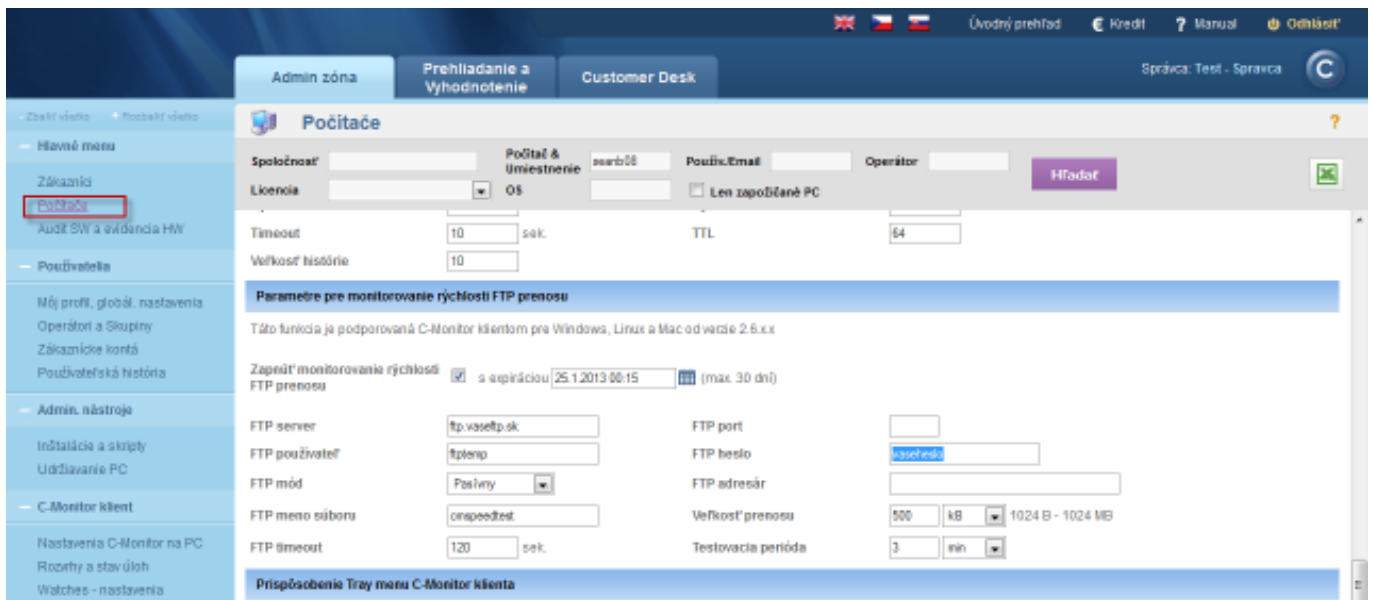

Image: Zobrazenie aktuálneho stavu Ftp rýchlosti v Online informáciách

Evaluation and graph for course of the measured values of Ftp transfer speed can be also viewed in C-Monitor Scheduler, in the section *System Runtime*, as displayed on the next image. The graph is interactive, which means that when you click anywhere on the graph, you'll see the values of Ftp transfer speed that were measured at the time.

Image: Zobrazenie aktuálneho stavu Ftp rýchlosti v časti System Runtime

Activation and setup of parameters for monitoring of FTP transfer speed can be realized on two places.

1.Option - In section *Admin zone* -> *Main menu* -> *Computers* -> choose a specific computer and move into the tab *C-Monitor settings*, section *Parameters for FTP transfer monitoring*, as you can see on the next image. Select *enable monitoring of FTP transfer speed*, by which you'll gain access to setup of evaluation, where you'll enter address of the FTP server, username and password, testing period and size of the transfer.

2. Option - Change of settings for several devices, is realized in the section *Admin zone* -> *C-Monitor settings on PC*, select computers whose settings you want to edit, and press *Edit selected*. Then in the section *Parameters for FTP transfer monitoring*, select the option to *enable monitoring of FTP speed*, as illustrated on the next image.